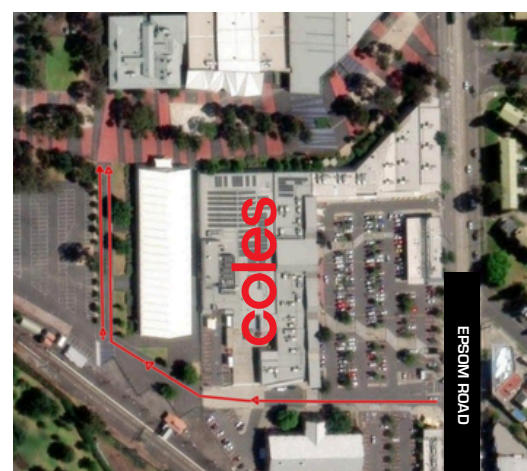

BLAHST REAL STREET SATURDAY ENTRY INFO

WHERE IS MY REAL STREET TICKET

YOU DON'T NEED A TICKET FOR YOU AND YOUR CAR - YOU WILL BE ON THE LIST AT GATE 11

WHERE DO I DRIVE IN

GATE 11 - ENTER VIA THE MAIN ENTRANCE TO COLES SHOWGROUND VILLAGE OFF EPSOM ROAD

YOU MUST DRIVE IN - NO TRAILERS