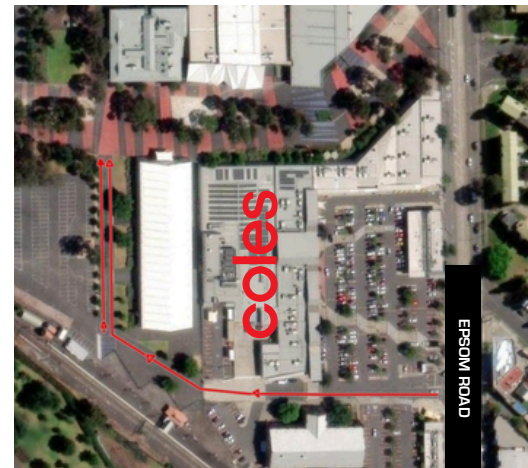

BLAHST REAL STREET SUNDAY ENTRY INFO

WHERE IS MY REAL STREET TICKET

YOU DON'T NEED A TICKET FOR YOU AND YOUR CAR - YOU WILL BE ON THE LIST AT GATE 11

WHERE DO I DRIVE IN

GATE 11 - ENTER VIA THE MAIN ENTRANCE TO COLES SHOWGROUND VILLAGE OFF EPSOM ROAD

YOU MUST DRIVE IN - NO TRAILERS