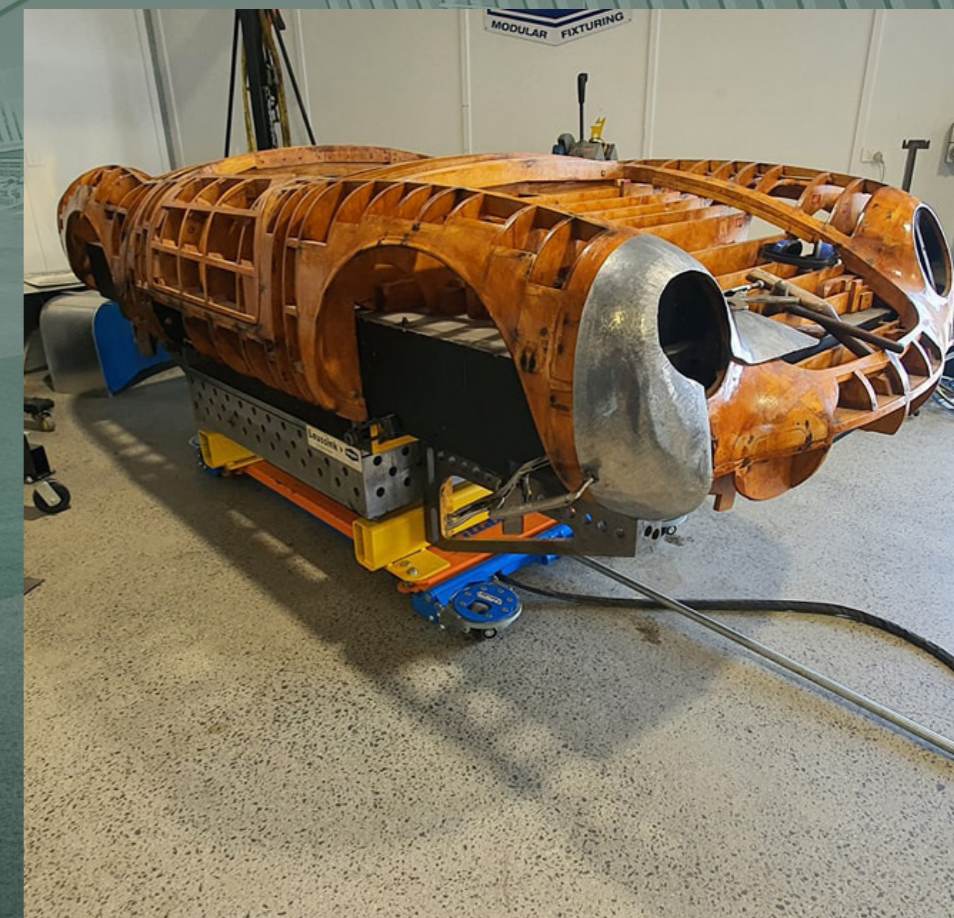

Brian has an incredible resume, not least being his many years of work at the Fox Museum. Brian's theme is 'car building and restoration in the digital age,' with Brian's team diving into topics such as 3D printing, engineering, product development and more!