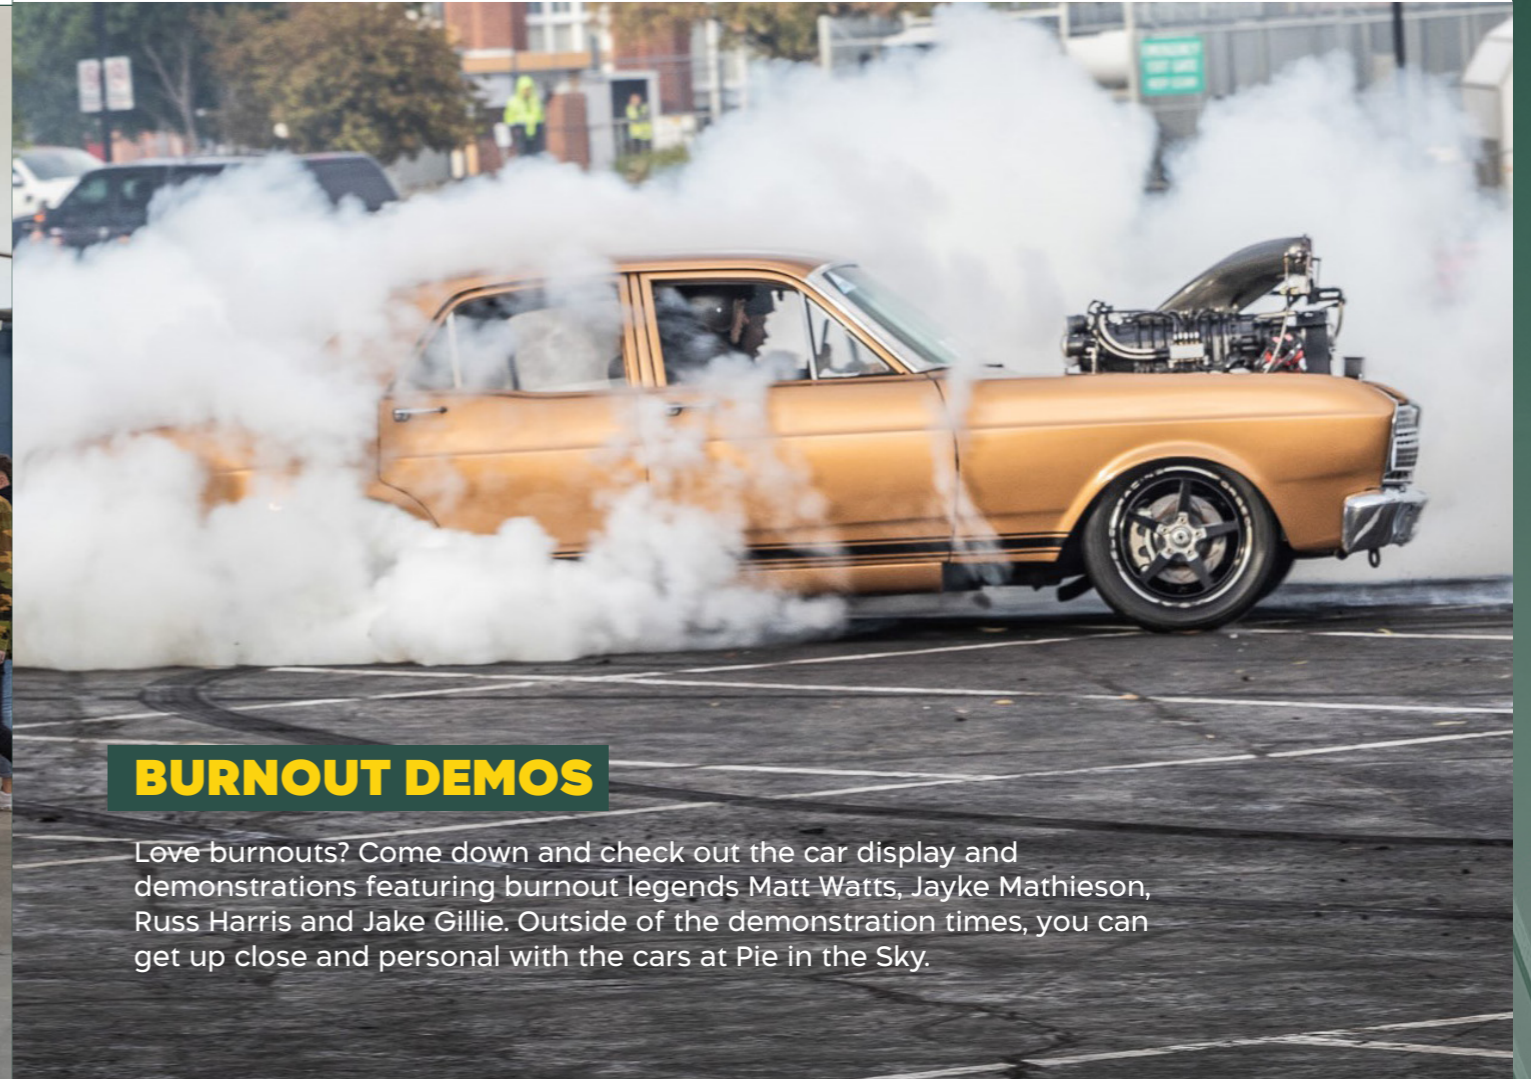

LIVE SHOWS & DEMOS

BURNOUT DEMOS

Love burnouts? Come down and check out the car display and demonstrations featuring burnout legends Matt Watts, Jayke Mathieson, Russ Harris and Jake Gillie. Outside of the demonstration times, you can get up close and personal with the cars at Pie in the Sky.